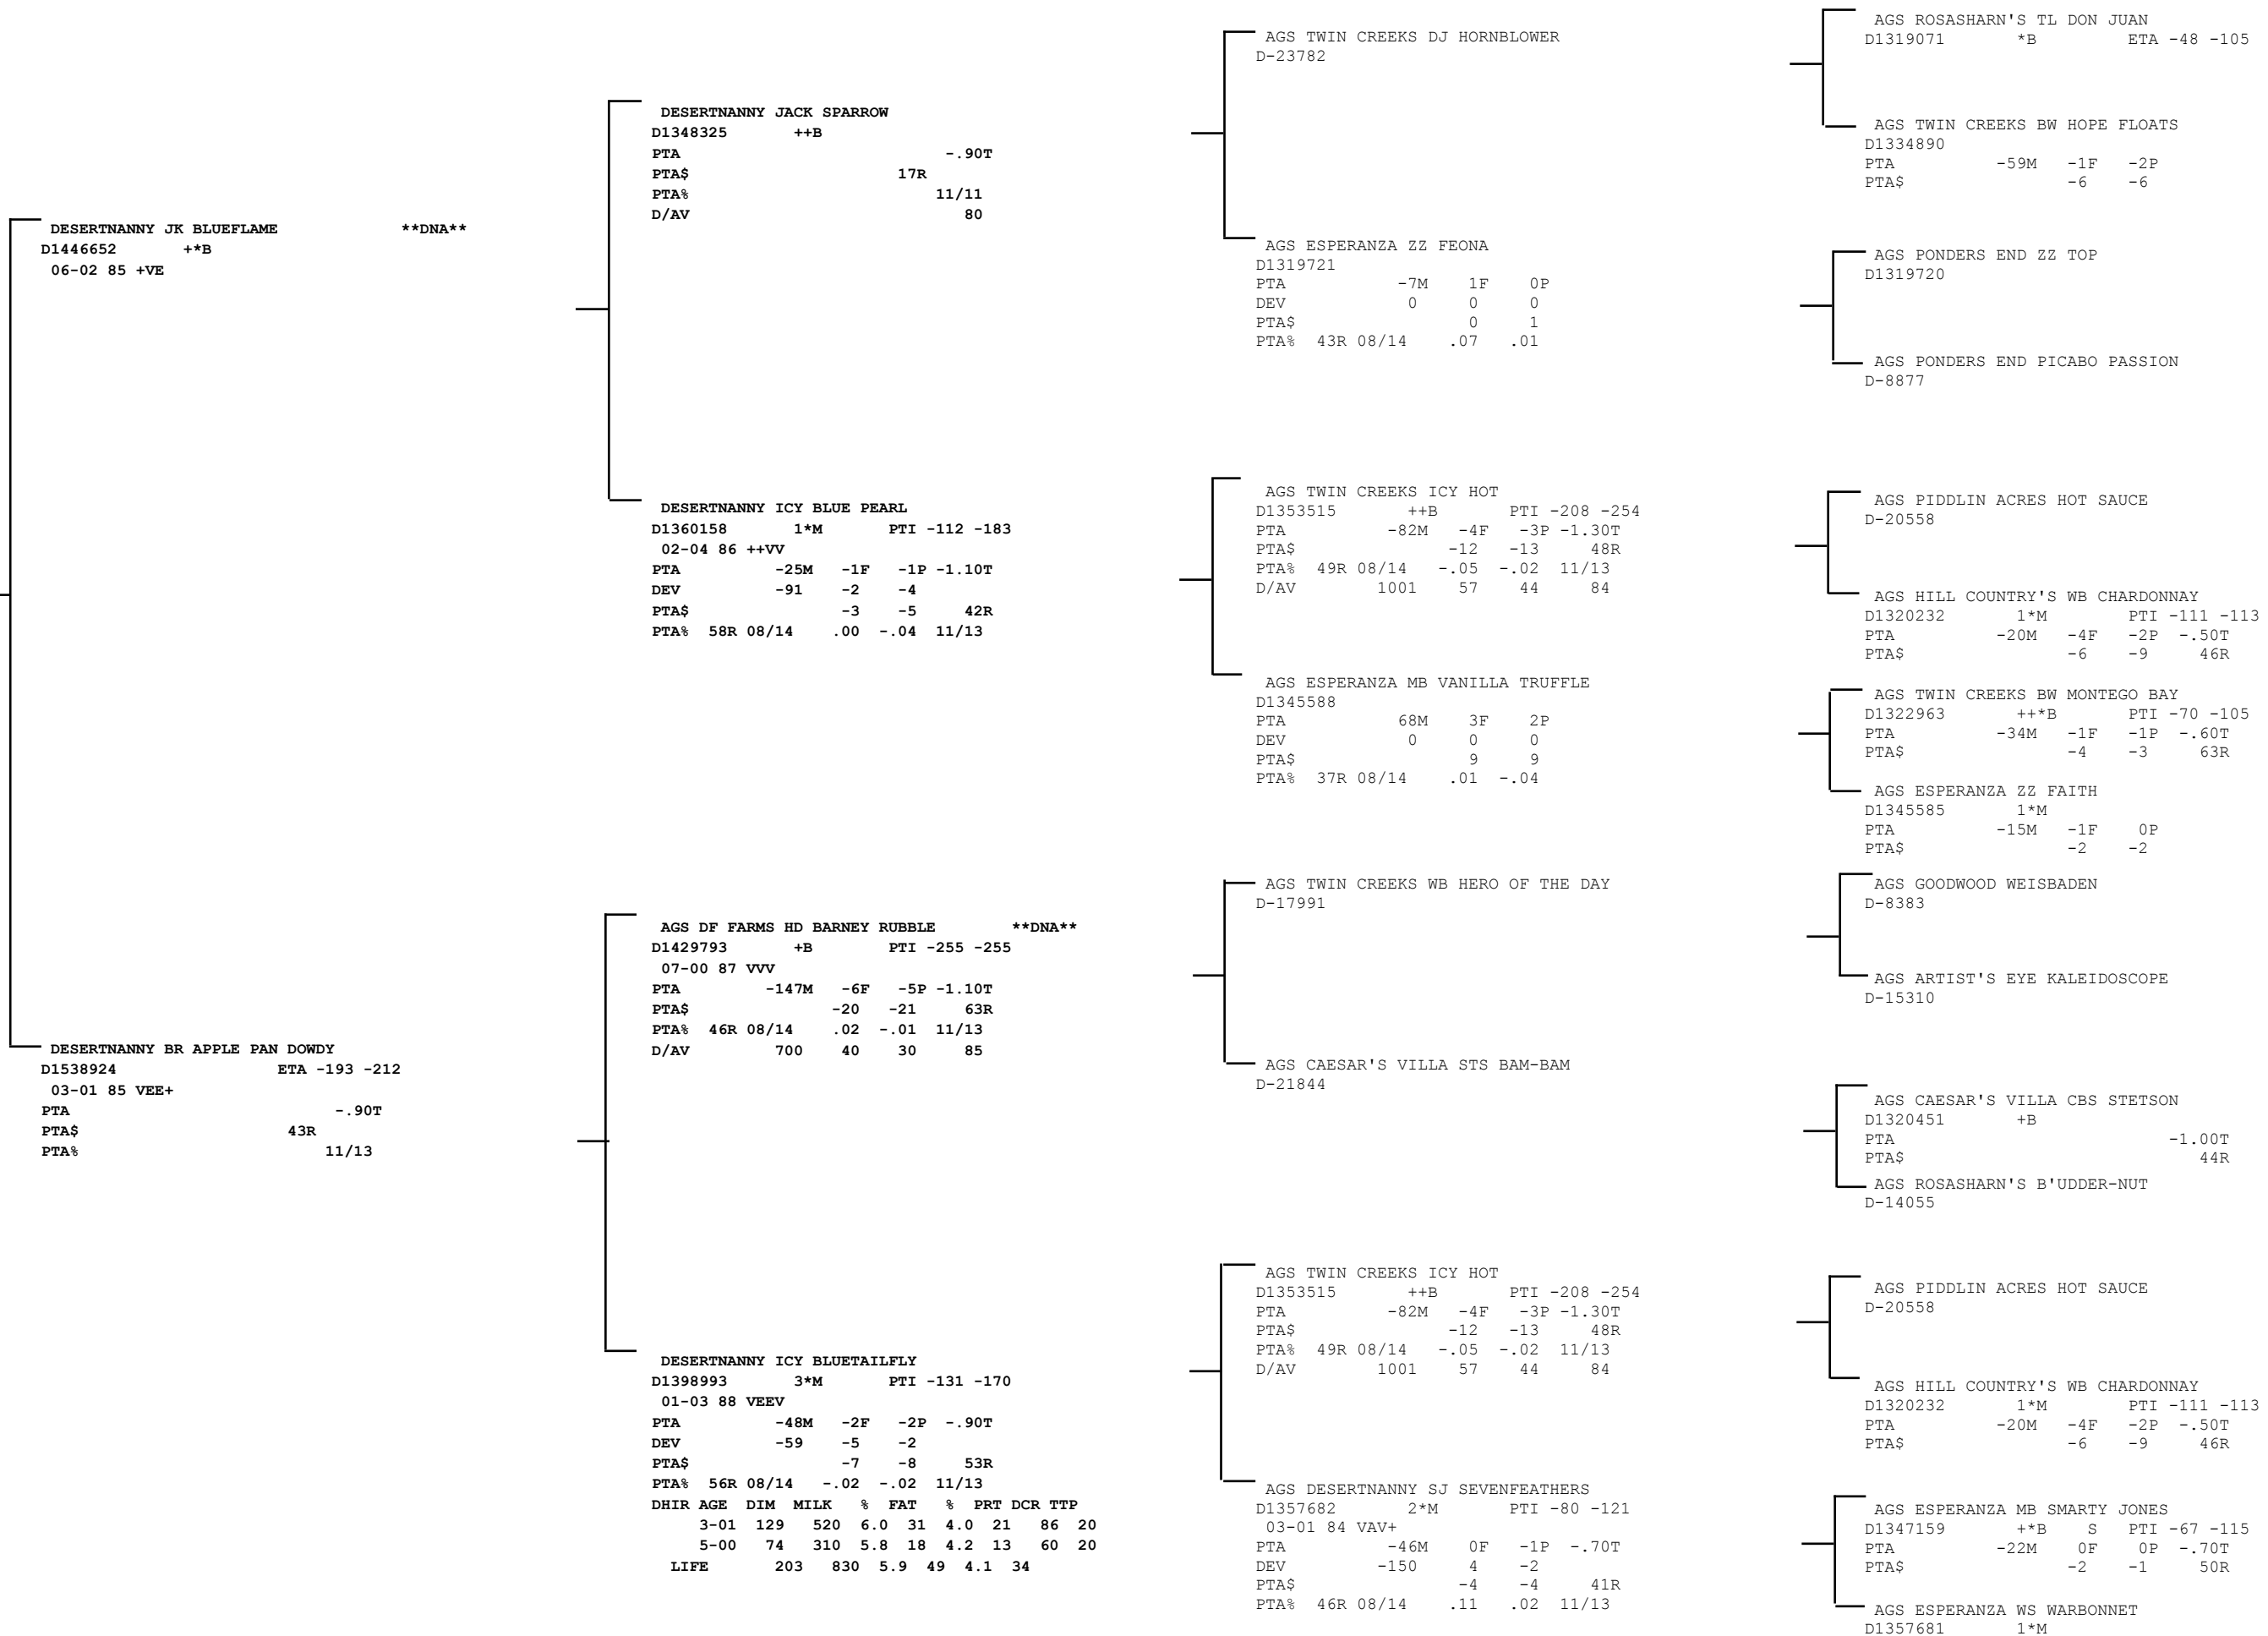

American Dairy Goat Association

P.O. Box 865 Spindale NC 28160
(828) 286-3801 Fax (828) 287-0476
adga@adga.org www.ADGA.org

A * next to a does' lactation record signifies a breed leader.

DESERTNANNY BF BLUE HYACINTH
D1683748

03/16/2013
DOE
DISBUDED
RE: SLW1 LE: D74

American Dairy Goat Association

P.O. Box 865 Spindale NC 28160
(828) 286-3801 Fax (828) 287-0476
adga@adga.org www.ADGA.org

A * next to a does' lactation record signifies a breed leader.

PTA	16M	1F	0P
PTA\$		2	2